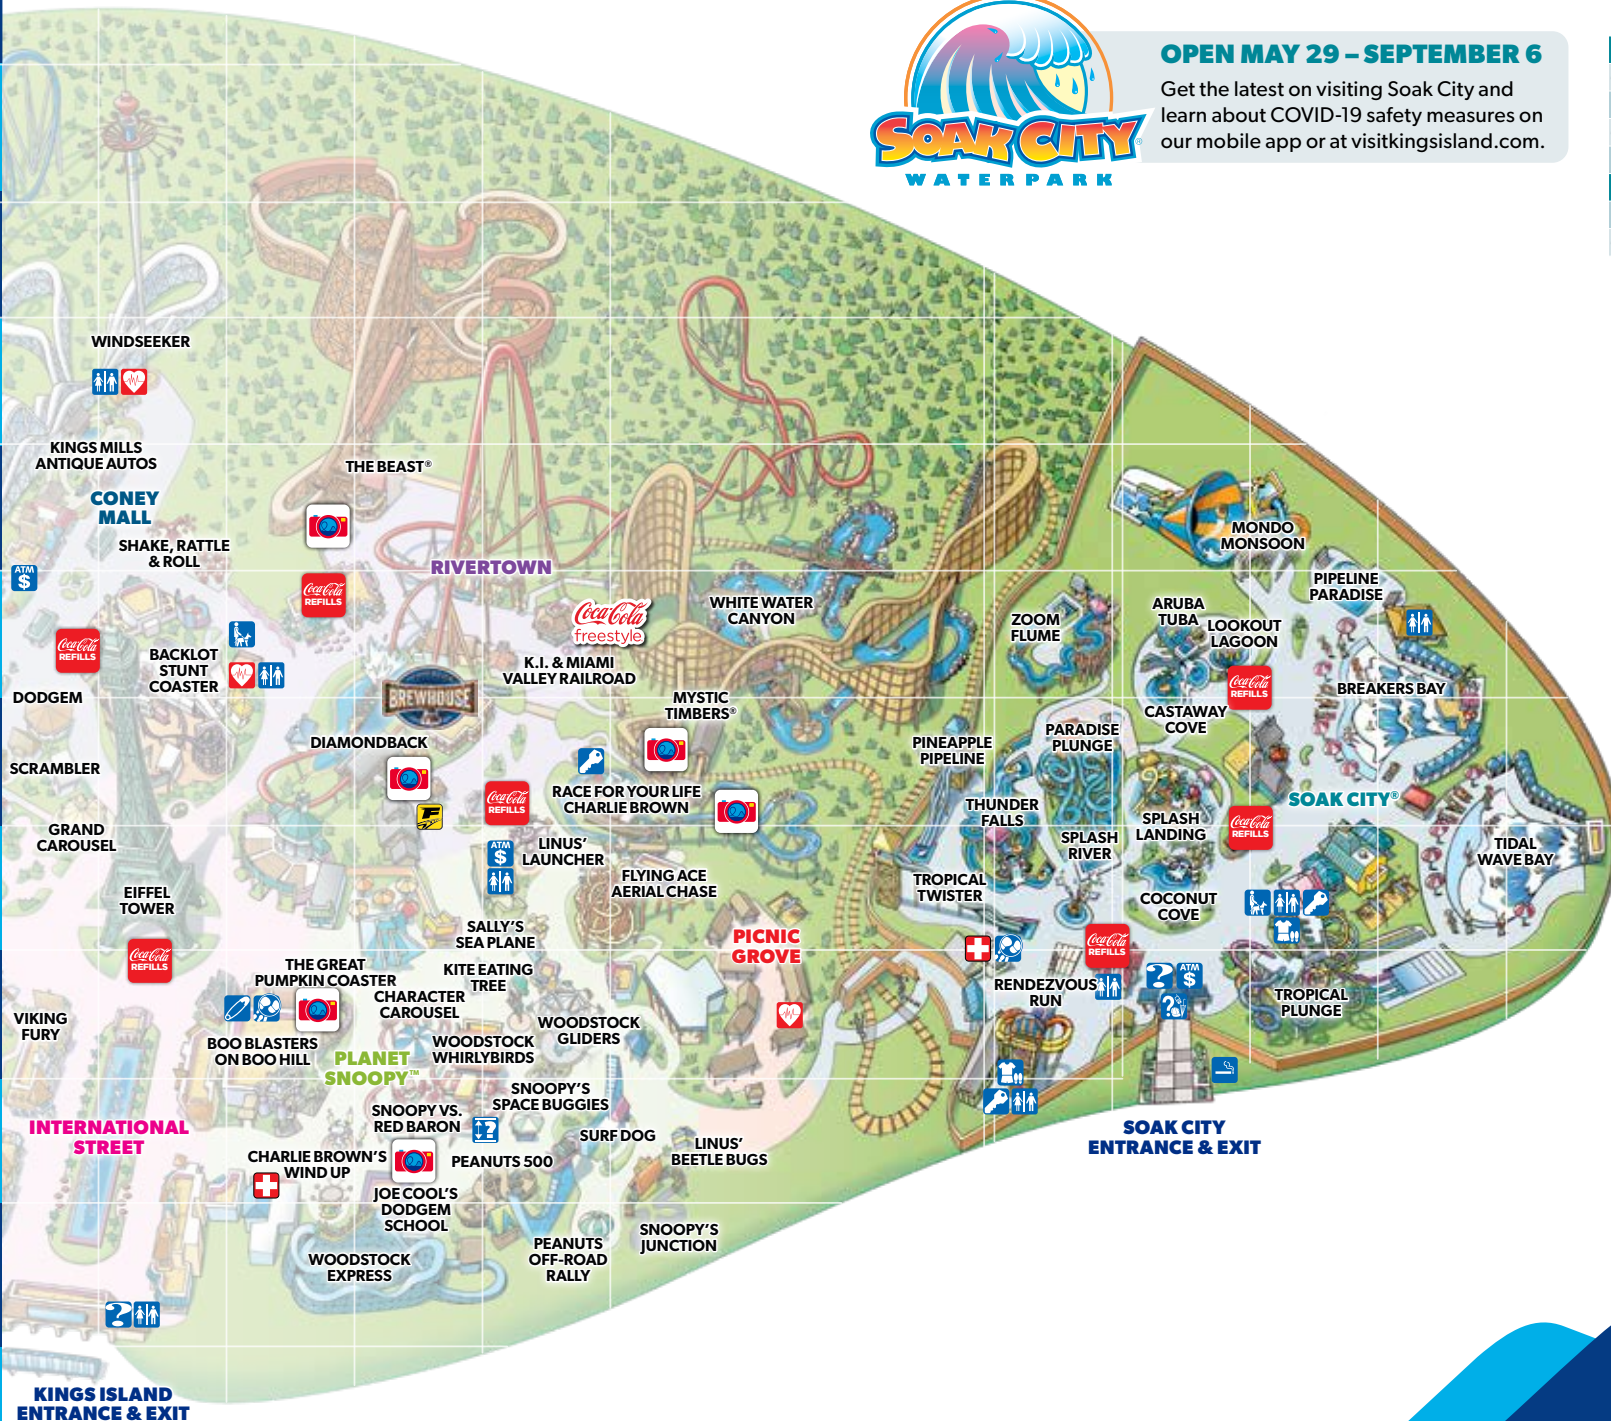

OPEN MAY 29 – SEPTEMBER 6

Get the latest on visiting Soak City and learn about COVID-19 safety measures on our mobile app or at visitkingsisland.com.

Dining & Shopping Venues

SOAK CITY

Food & Beverages

- **O9** Calypso Coolers • Subway®
- **Q7** Island Smokehouse
- **Q8** Coconut Cove Café & Bar
- **R7** Skyline Chili® Express

Shopping

- **N9** Sandals Beachwear
- **O9** Seaside Supplies

MAP LEGEND

- Fast Lane Purchase Location
- FunPix Location
- Guest Services
- Restrooms
- Height Station
- Locker Rental
- Lost Parents
- Designated Smoking Area
- Family Care Center by Fischer Homes
- ATM
- Lost & Found
- Wheelchair Rental
- Soak City Changing Area
- Service Animal Relief Station
- First Aid
- Automated External Defibrillator (AED)